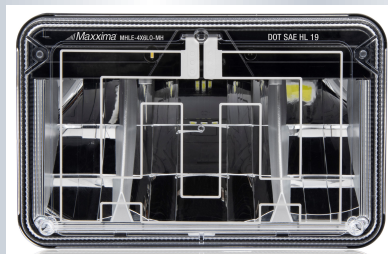

Wallwork™
TRUCK CENTER

WALLWORKTRUCKS.COM

SALE ENDS 12/31/2023

**4" x 6" Low or High Beam
MHLE-4X6LO-MH or MHLE-4X6HI-MH**

\$133.27
each

Image only representative. Price subject to change.

Maxxima LED Headlights