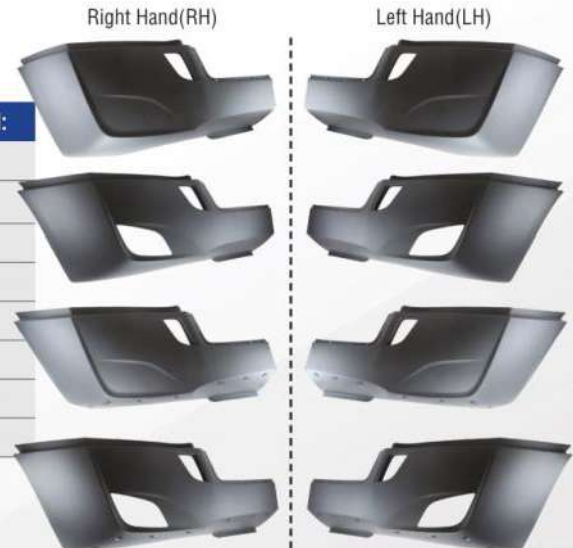

PRECISION®

TRUCK PARTS

Replacement Bumper Components For FREIGHTLINER CASCADIA (2018 & UP)

BUMPER COVERS

PRECISION #:	REPLACES:	DESCRIPTION:	PRODUCT INFORMATION:
21-28980-001W	21-28980-001	Bumper Cover w/o Fog Lamp Holes, RH	w/o Deflector Holes
21-28980-000W	21-28980-000	Bumper Cover w/o Fog Lamp Holes, LH	w/o Deflector Holes
21-28980-005W	21-28980-005	Bumper Cover w/ Fog Lamp Holes, RH	w/o Deflector Holes
21-28980-004W	21-28980-004	Bumper Cover w/ Fog Lamp Holes, LH	w/o Deflector Holes
21-28980-009W	21-28980-009	Bumper Cover w/o Fog Lamp Holes, RH	w/ Deflector Holes
21-28980-008W	21-28980-008	Bumper Cover w/o Fog Lamp Holes, LH	w/ Deflector Holes
21-28980-013W	21-28980-013	Bumper Cover w/ Fog Lamp Holes, RH	w/ Deflector Holes
21-28980-012W	21-28980-012	Bumper Cover w/ Fog Lamp Holes, LH	w/ Deflector Holes